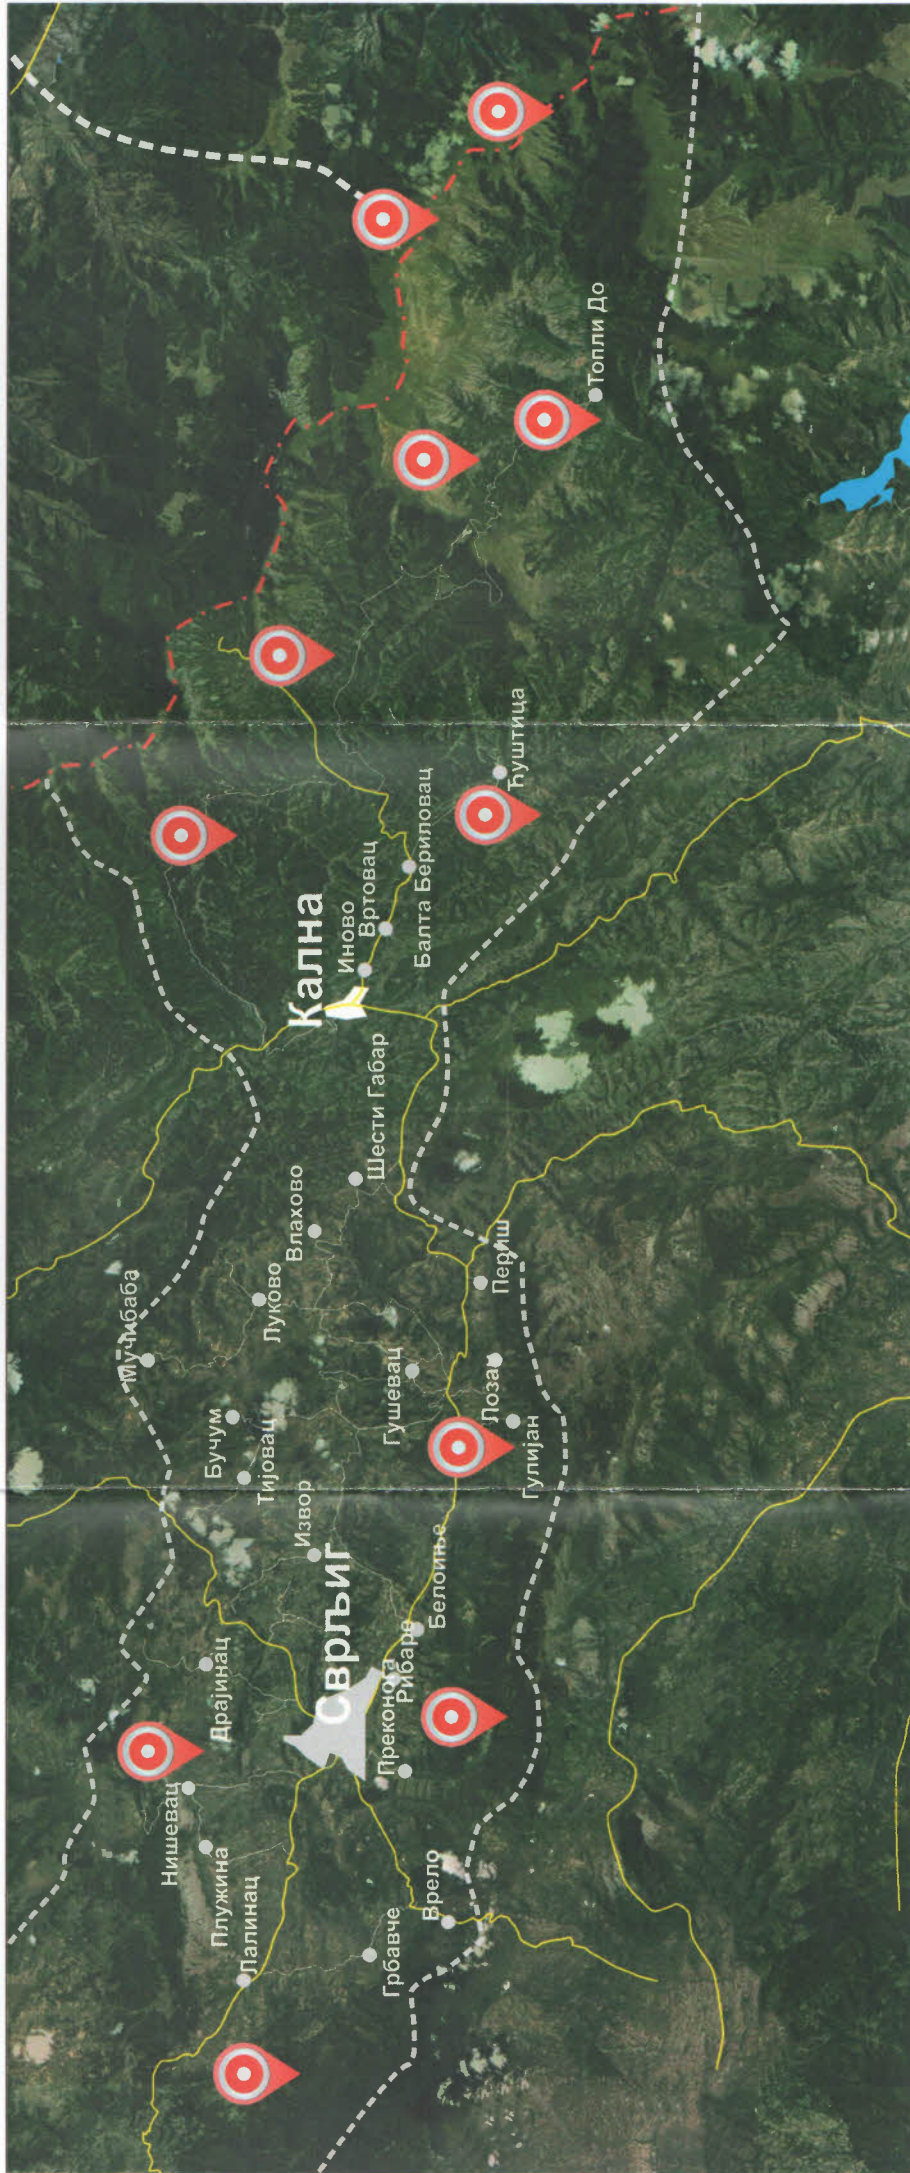

# Мапа planinarskih staza

The project is co-funded by EU through the Bulgaria-Serbia IPA Cross-border Programme

Европски унион

This publication has been produced with the assistance of the European Union through the Cross-Border Programme CCI No 2007CB16IP0006. The contents of this publication are the sole responsibility of BASET and can in no way be taken to reflect the views of the European Union or the Managing Authority of the Programme